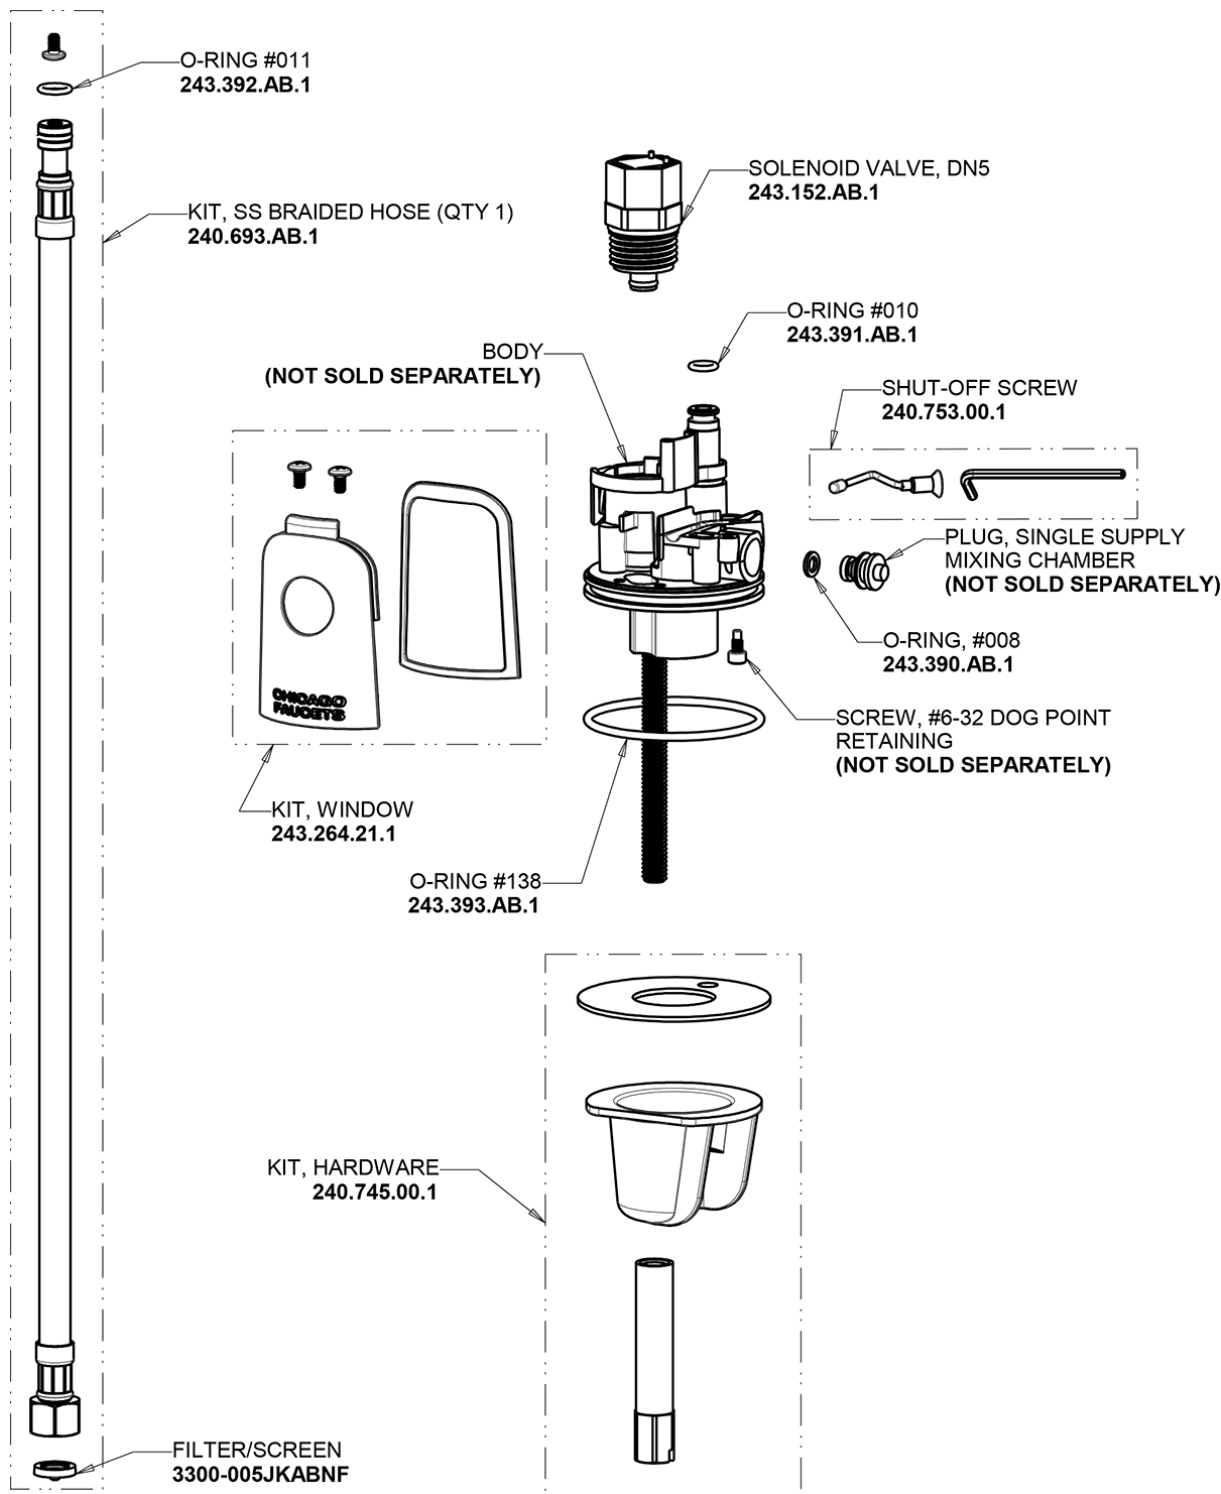

# Repair Parts

116.202.AB.1

HyTronic Contemporary Sink Faucet with Dual Beam Infrared Sensor

**CHICAGO  
FAUCETS**

a Geberit company

## Base Parts: